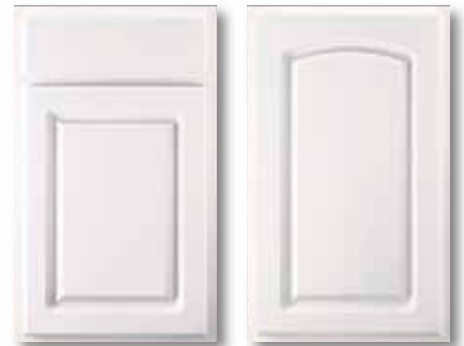

The Pro Series, from Mid Continent Cabinetry®, offers fashion and functionality at an affordable price. Built to our highest standard of quality and craftsmanship, this value-conscious product series offers the flexibility to meet all of your design needs.

maple

Bayfield door style available in these stains.
Door style shown below in Natural.

bayfield

birch

Birch door style available in these stains.
Door styles shown below in Natural.

bayfield

copeland

woodbury

white

white

savannah

dover